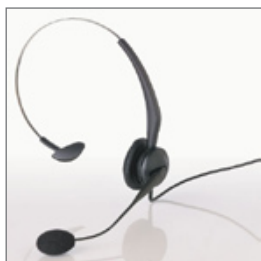

Hinge-type belt clip*
653069/653070

Swivel-type belt clip*
660145/660146

Universal belt clip knob
1260

Leather case with leather buckle
653086

Cover plate*
653073/653074

Security string (11.8")
S43219

Headset with boom microphone
653076